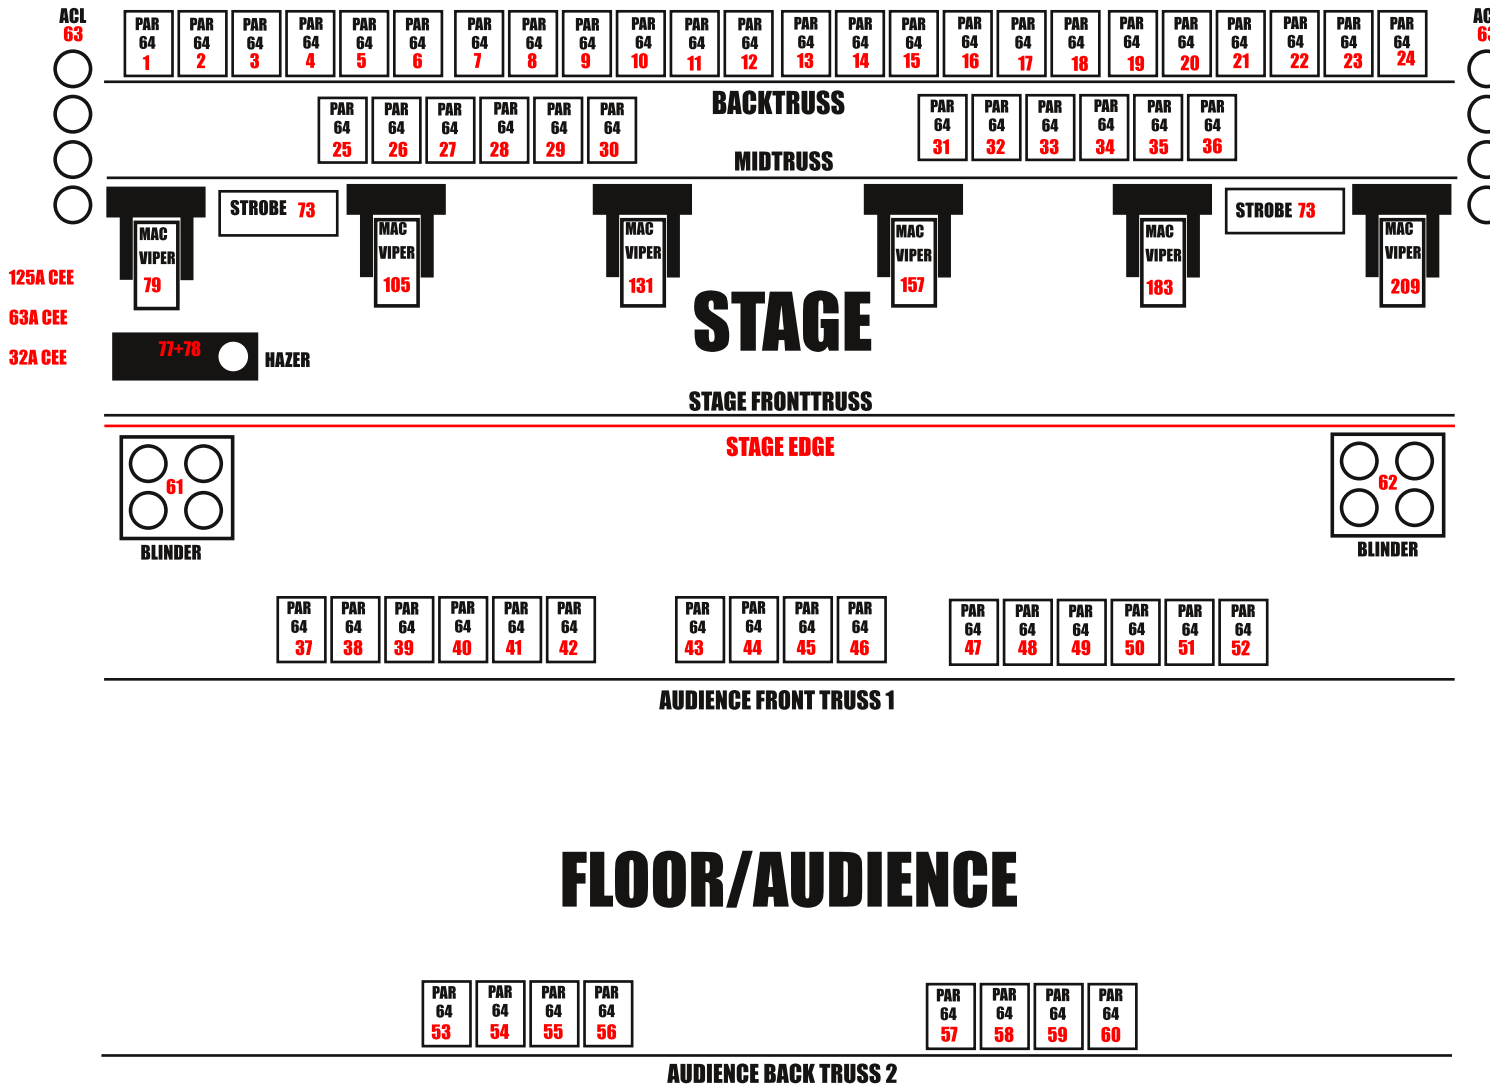

DOCKS HAMBURG LIGHTING PLAN

XXX = DMX CHANNEL

STAGE/BÜHNE

Motorized Back - Mid - Front Truss

36x PAR 64 CP61 Backtruss **1-36**

2x Four Lights Blinder/Moles **61-62**

1x Set of 8 ACLs **63**

2x Botex Strobe 2 Channel **73**

1x Hazebase Tourhazer dmx **77 Haze - 78 Fan**

6x MARTIN MAC VIPER PROFILE Std Mode

79-105-131-157-183-209

Front Lights from Audience Truss:

16x PAR 64 CP61 AUDIENCE FRONT 1 **37-52**

8x PAR 64 CP61 AUDIENCE BACK 2 **53-60**

Walk in Lights:

4x 3 CH RGB LED PIPES SIDE/WALLS **473**

24ch Bulbs SideWalls/Wände **485**

1x 125 1x 63 1x32 Amp CEE FREE - STAGE RIGHT

3 free dmx lines stage right to FOH

1 dmx line House Lights

Board

MA GrandMA2 Command Wing

MA Lightcommander as remote

THIS BLOCK DIAGRAM IS ONLY FOR DMX - POSITION USAGE
For rigging and true to scale drawing please contact our office

FLOOR/AUDIENCE

FOH