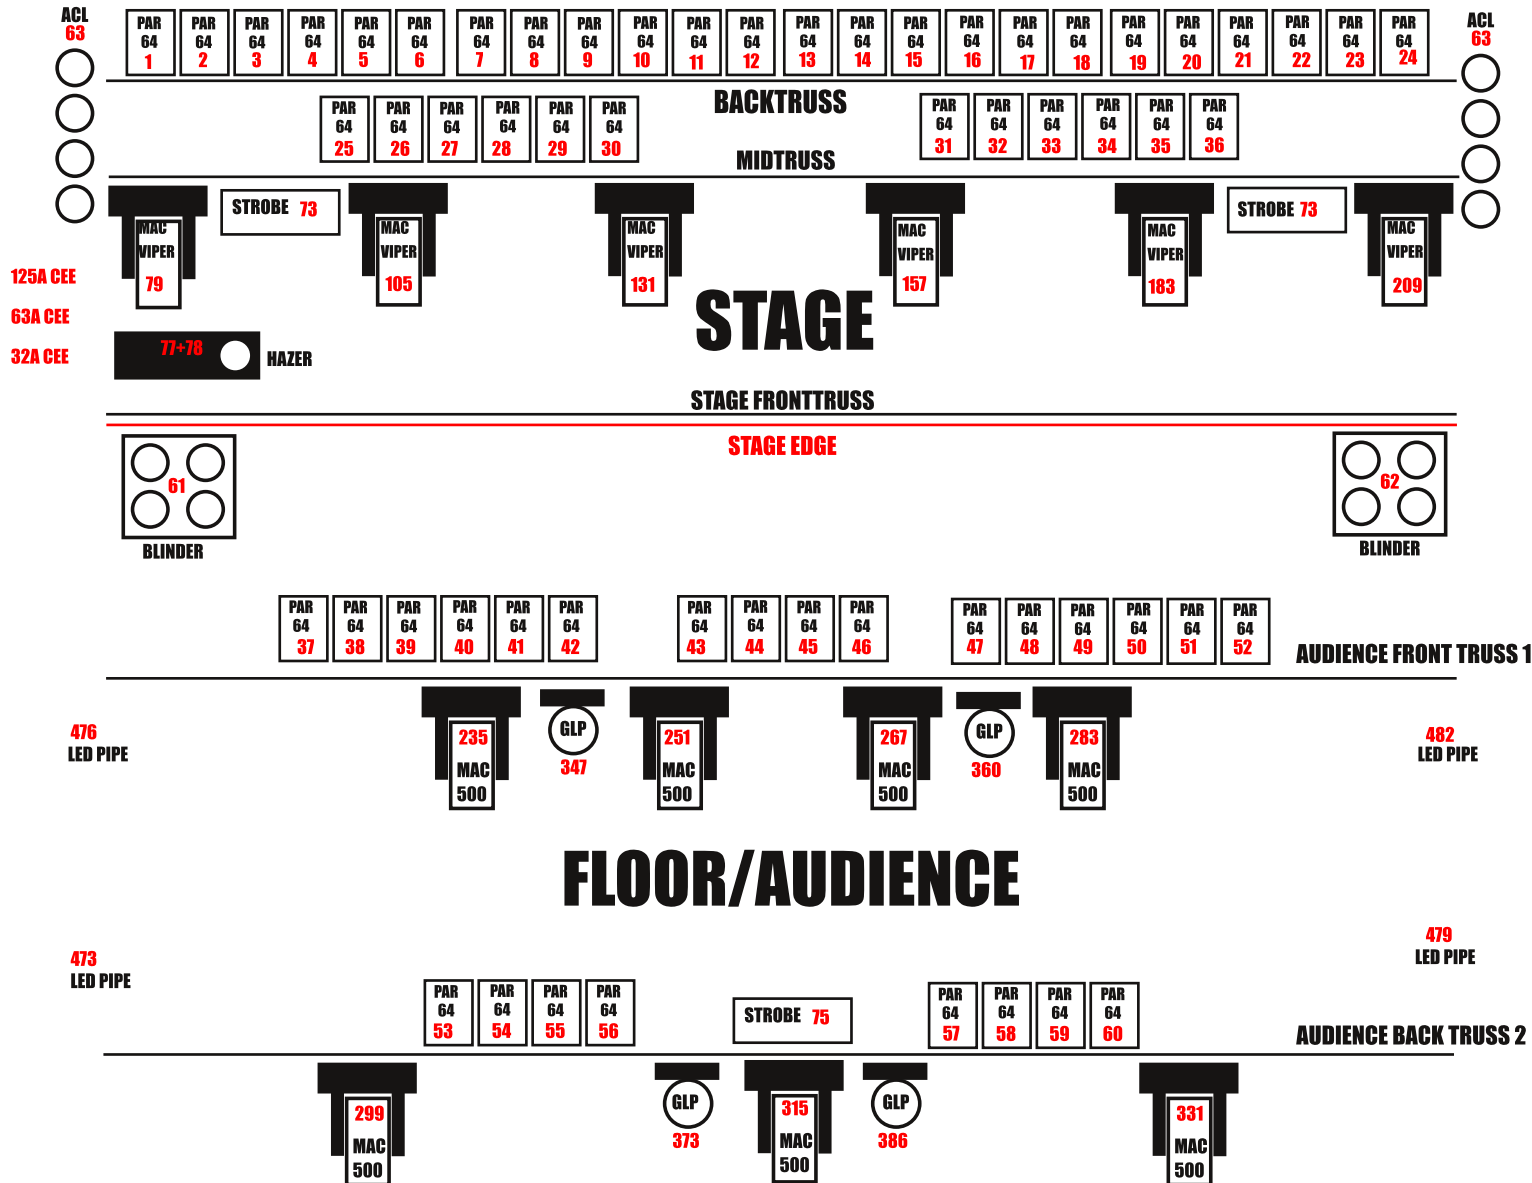

DOCKS HAMBURG LIGHTING PLAN

XXX = DMX CHANNEL

STAGE/BÜHNE

- Motorized Back - Mid - Front Truss
- 36x PAR 64 CP61 Backtruss **1-36**
- 2x Four Lights Blinder/Moles **61-62**
- 1x Set of 8 ACLs **63**
- 2x Botex Strobe 2 Channel **73**
- 1x Hazebase Tourhazer dmx **77** Haze - **78** Fan
- 6x MARTIN MAC VIPER PROFILE Std Mode **79-105-131-157-183-209**
- Front Lights from Audience Truss:
- 16x PAR 64 CP61 AUDIENCE FRONT 1 **37-52**
- 8x PAR 64 CP61 AUDIENCE BACK 2 **53-60**

Audience Truss:

- 7x MAC 500 **235**
- 4x GLP Volkslights **347**
- Botex Strobe **75**
- 4x 3 CH RGB LED PIPES SIDE/WALLS **473**
- 24ch Bulbs SideWalls/Wände **485**

- 1x 125 1x 63 1x32 Amp CEE FREE - STAGE RIGHT
- 3 free dmx lines stage right to FOH
- 1 dmx line House Lights

Board

- MA GrandMA2 Command Wing
- MA Lightcommander as remote

THIS BLOCK DIAGRAM IS ONLY FOR DMX - POSITION USAGE
For rigging and true to scale drawing please contact our office